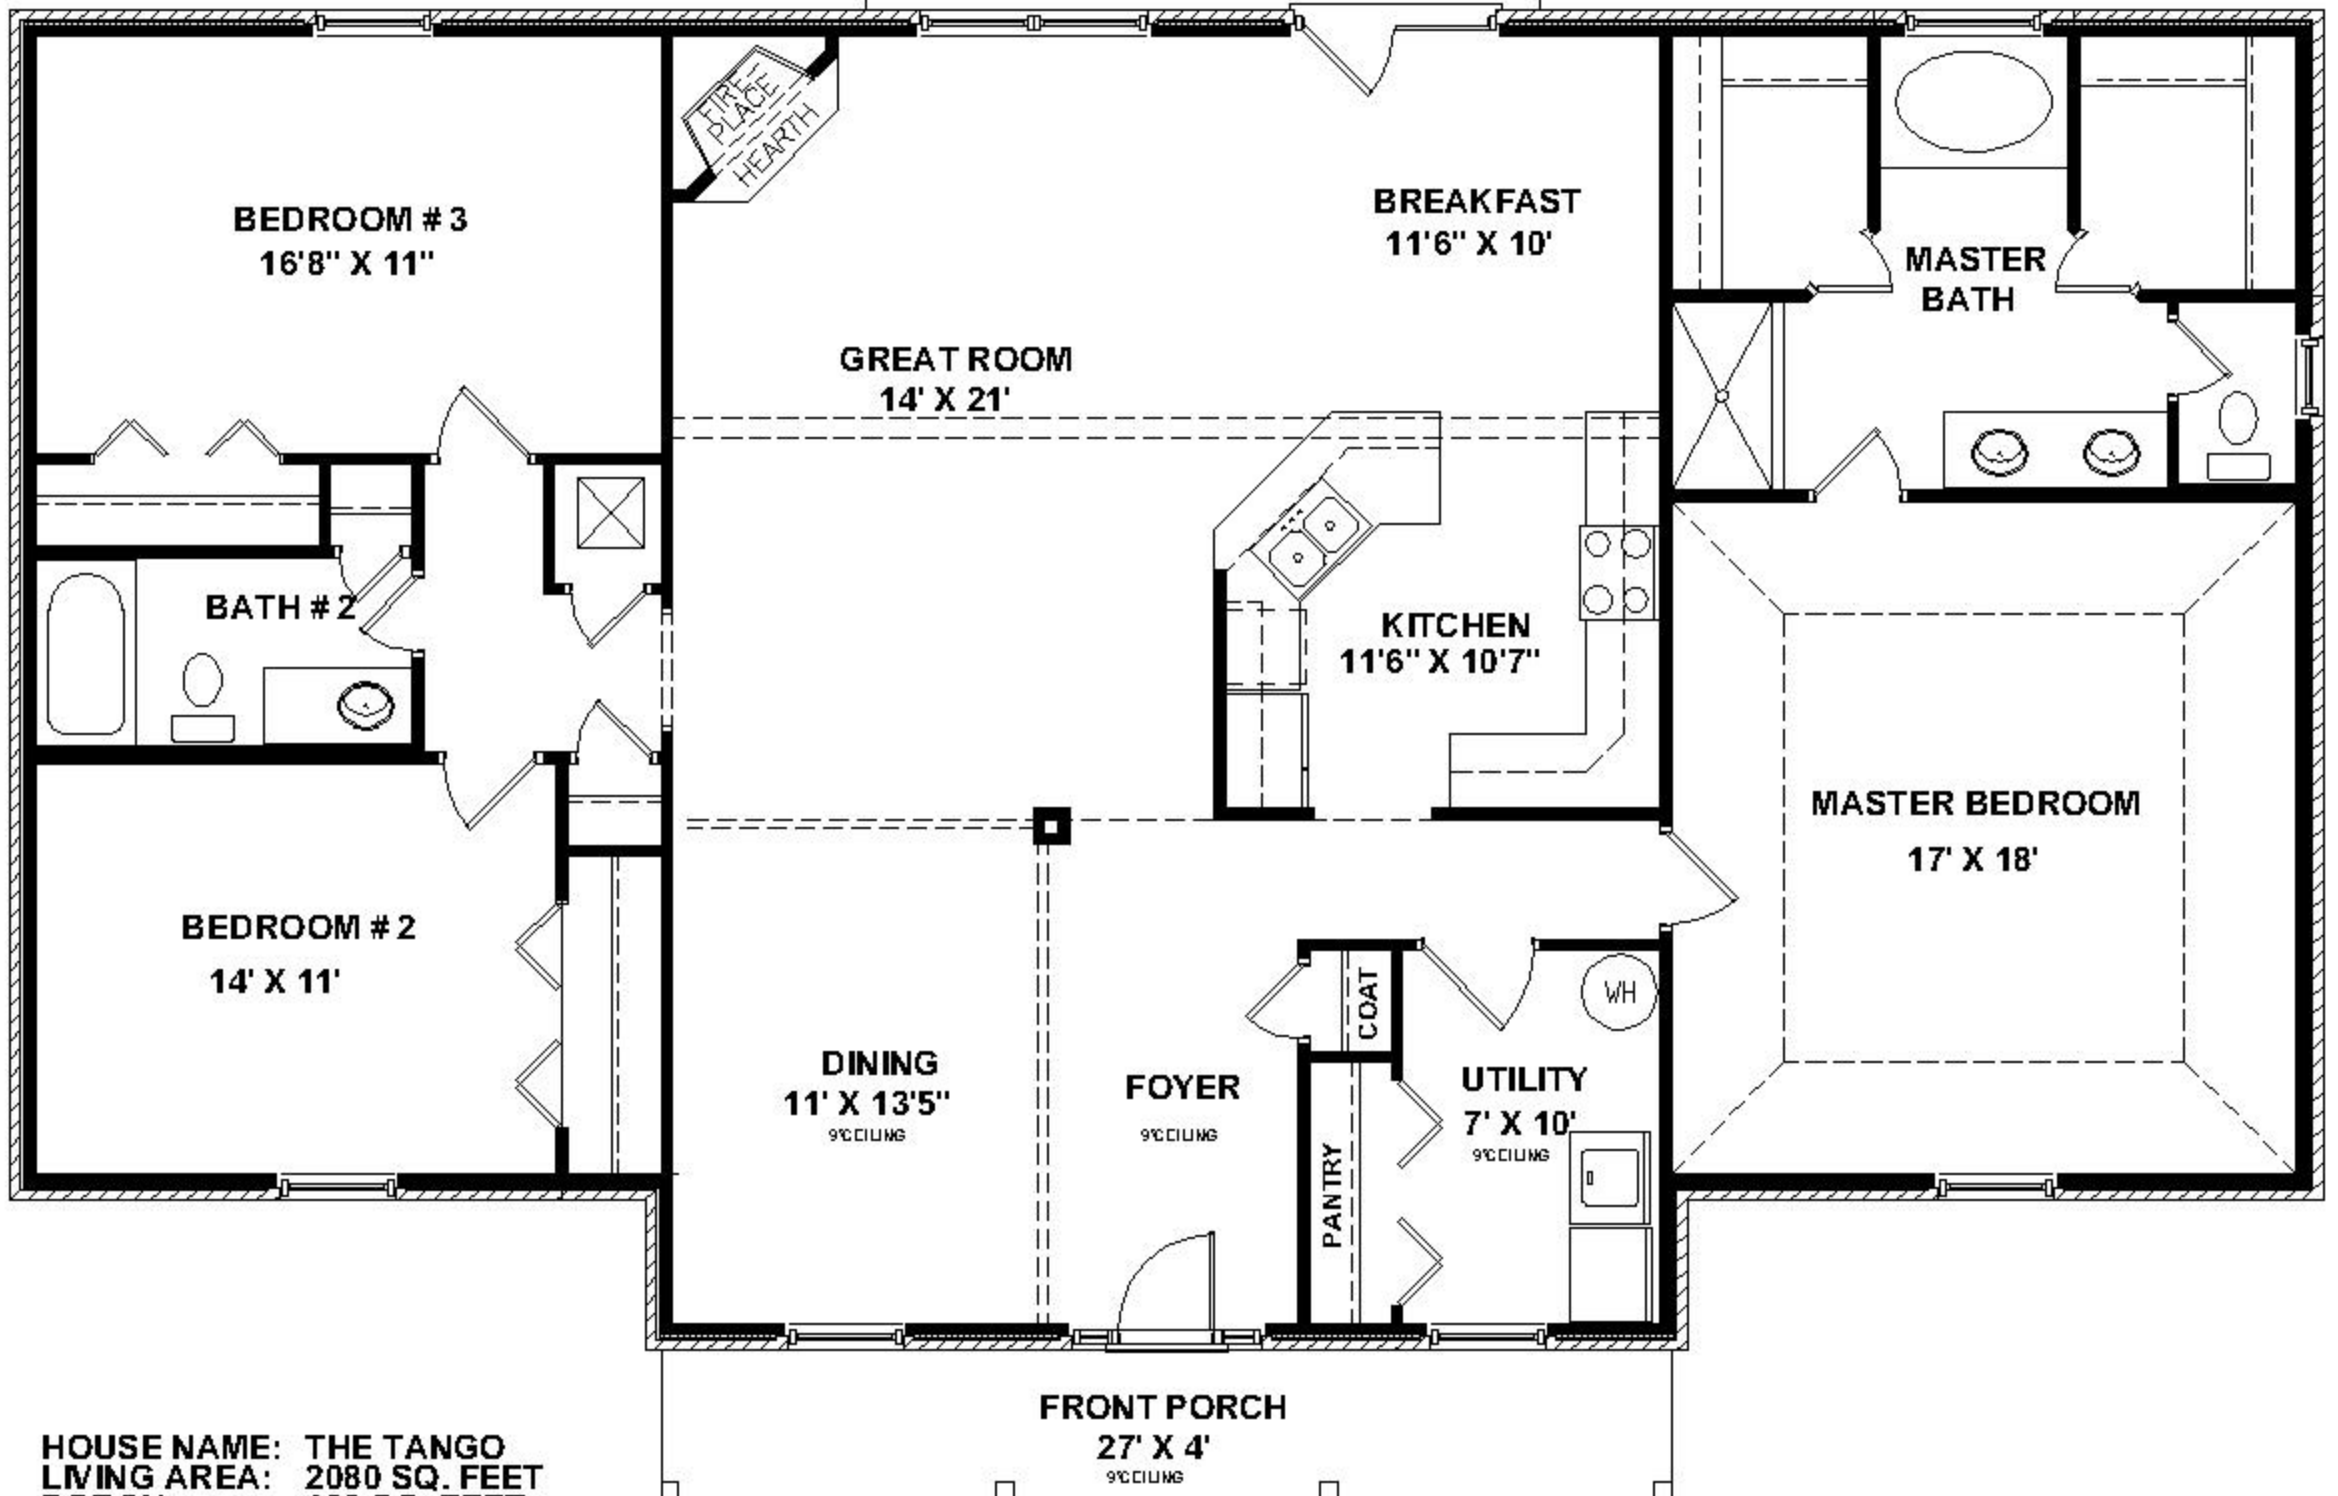

PATIO
(SLAB ONLY)
18' X 8'

HOUSE NAME: THE TANGO
 LIVING AREA: 2080 SQ. FEET
 PORCH: 108 SQ. FEET
 PATIO: 144 SQ. FEET
 WIDTH: 35'-10"
 LENGTH: 64'-10"
 ROOF STYLE: HIP
 ROOF PITCH: 7/12